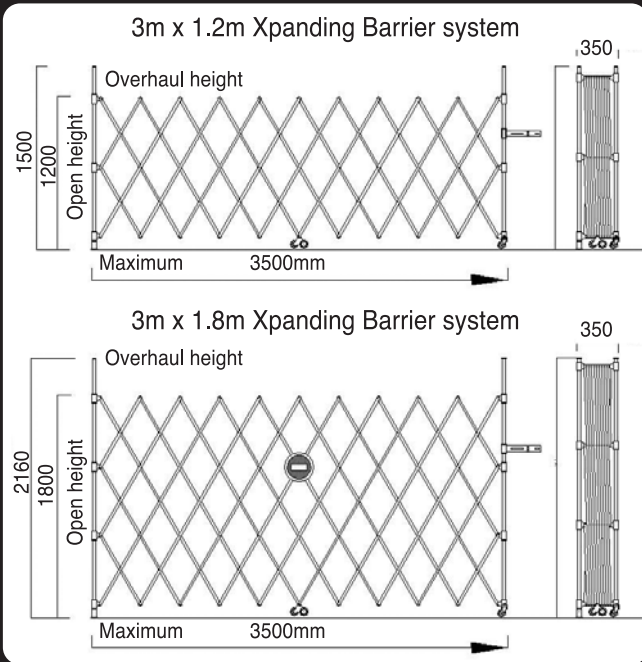

Xpanda[®]

Real Security

Xpanding Barrier[®]

Complete solution to access control

Xpanding Barrier®

DIFFERENT HEIGHTS

SUPPORT POSTS

BARRIER BASE OPTIONS

Wall mounted

Free standing

- ✓ Enhances access control on Roller Shutter Doors, Business Entrances/Exits
- ✓ Promotes Health & Safety in the work place or retail environment when access control is required
- ✓ Light weight aluminium construction for easy maneuverability & easy to store
- ✓ Comes in a range of width options (1m - 8m) & finished heights (1.2m or 1.8m)
- ✓ Available in high visibility colours - black & yellow; red & white; yellow or any standard colour/s to match