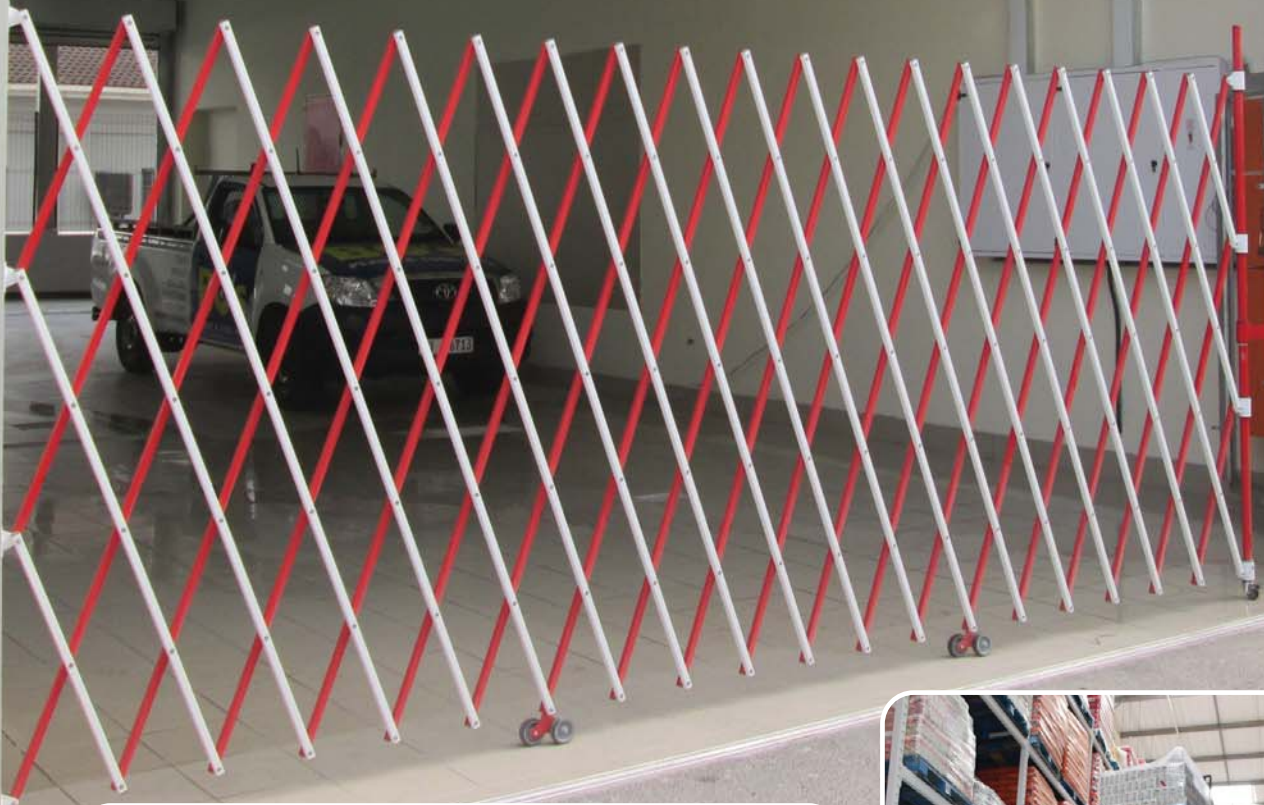

Xpanda[®]

Real Security

Xpanding Barrier[®]

Complete solution to access control

Xpanding Barrier®

DIFFERENT HEIGHTS

SUPPORT POSTS

BARRIER BASE OPTIONS

Wall mounted

Free standing

- ✓ Enhances access control on Roller Shutter Doors, Business Entrances/Exits
- ✓ Promotes Health & Safety in the work place or retail environment when access control is required
- ✓ Light weight aluminium construction for easy maneuverability & easy to store
- ✓ Comes in a range of width options (1m - 8m) & finished heights (1.2m or 1.8m)
- ✓ Available in high visibility colours - black & yellow; red & white; yellow or any standard colour/s to match