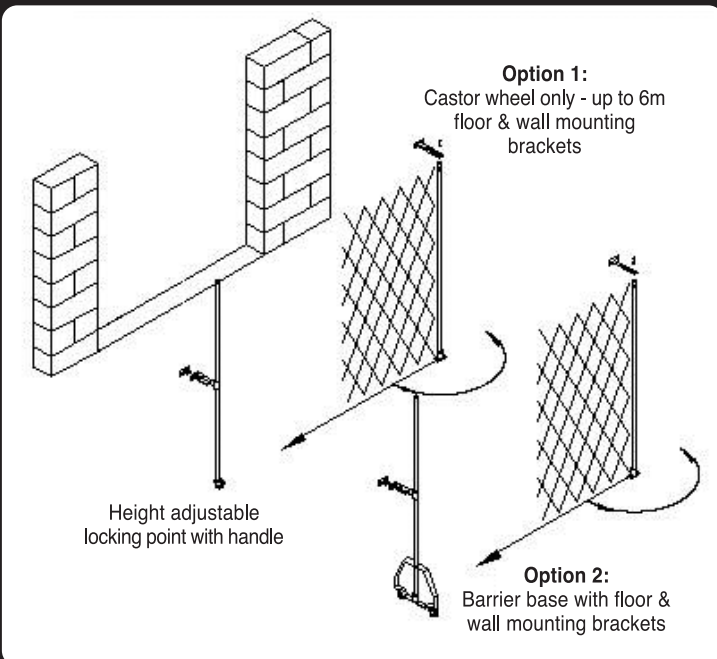

Xpanda[®]

Real Security

Xpanding Barrier[®]

Complete solution to access control

Xpanding Barrier®

DIFFERENT HEIGHTS

SUPPORT POSTS

BARRIER BASE OPTIONS

Wall mounted

Free standing

- ✓ Enhances access control on Roller Shutter Doors, Business Entrances/Exits
- ✓ Promotes Health & Safety in the work place or retail environment when access control is required
- ✓ Light weight aluminium construction for easy maneuverability & easy to store
- ✓ Comes in a range of width options (1m - 8m) & finished heights (1.2m or 1.8m)
- ✓ Available in high visibility colours - black & yellow; red & white; yellow or any standard colour/s to match