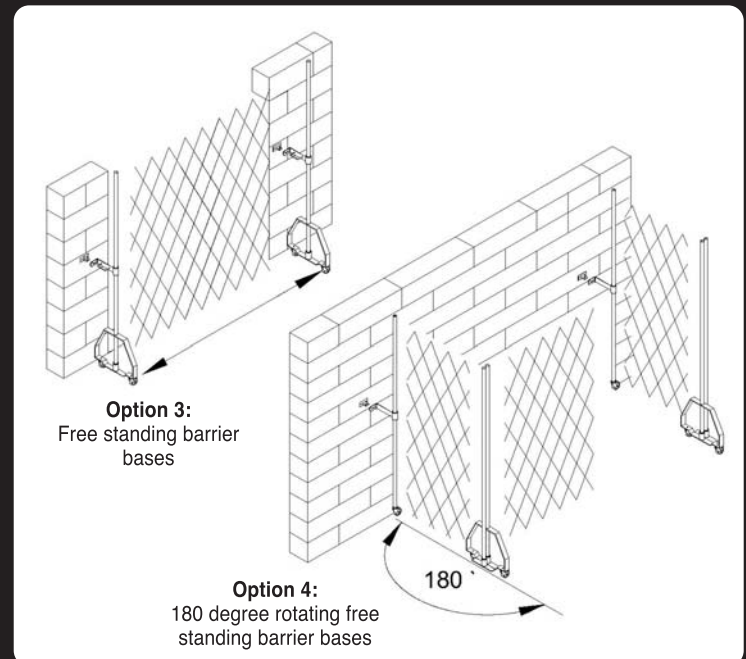

Xpanda[®]

Real Security

Xpanding Barrier[®]

Complete solution to access control

Xpanding Barrier®

DIFFERENT HEIGHTS

SUPPORT POSTS

BARRIER BASE OPTIONS

Wall mounted

Free standing

- ✓ Enhances access control on Roller Shutter Doors, Business Entrances/Exits
- ✓ Promotes Health & Safety in the work place or retail environment when access control is required
- ✓ Light weight aluminium construction for easy maneuverability & easy to store
- ✓ Comes in a range of width options (1m - 8m) & finished heights (1.2m or 1.8m)
- ✓ Available in high visibility colours - black & yellow; red & white; yellow or any standard colour/s to match