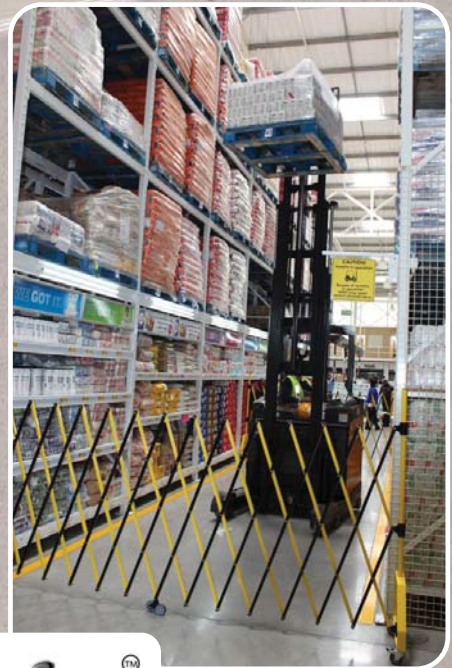

Xpanda[®]

Real Security

Xpanding Barrier[®]

Complete solution to access control

Xpanding Barrier®

DIFFERENT HEIGHTS

SUPPORT POSTS

BARRIER BASE OPTIONS

Wall mounted

Free standing

- ✓ Enhances access control on Roller Shutter Doors, Business Entrances/Exits
- ✓ Promotes Health & Safety in the work place or retail environment when access control is required
- ✓ Light weight aluminium construction for easy maneuverability & easy to store
- ✓ Comes in a range of width options (1m - 8m) & finished heights (1.2m or 1.8m)
- ✓ Available in high visibility colours - black & yellow; red & white; yellow or any standard colour/s to match