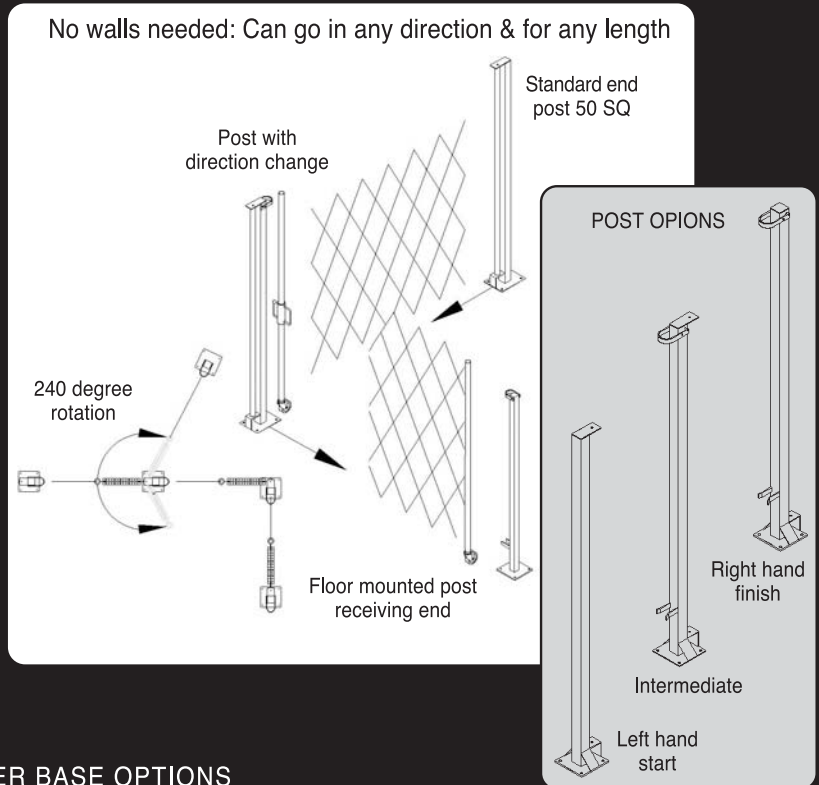

Xpanda[®]

Real Security

Xpanding Barrier[®]

Complete solution to access control

Xpanding Barrier®

DIFFERENT HEIGHTS

SUPPORT POSTS

BARRIER BASE OPTIONS

Wall mounted

Free standing

- ✓ Enhances access control on Roller Shutter Doors, Business Entrances/Exits
- ✓ Promotes Health & Safety in the work place or retail environment when access control is required
- ✓ Light weight aluminium construction for easy maneuverability & easy to store
- ✓ Comes in a range of width options (1m - 8m) & finished heights (1.2m or 1.8m)
- ✓ Available in high visibility colours - black & yellow; red & white; yellow or any standard colour/s to match