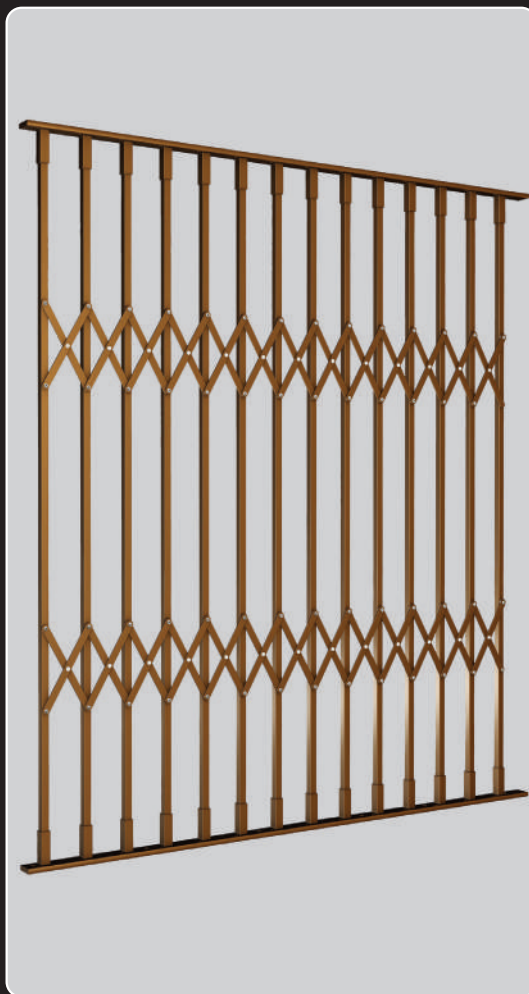

Xpanda[®]
Real Security

X-Guard[®]

The affordable burglar guard

Nylon endcap

Nylon joiner (used for wide windows)

High tensile pop rivet

16mm steel vertical bars

Constructed from steel verticals with solid steel flight interlockers

Nylon skirt

Nail plug fastener

Anti-shear security pins

- ✓ An affordable burglar guard that compliments the X-Door
- ✓ Available in a modular form for easy on-site installation
- ✓ Ideal for all windows up to 2m high
- ✓ Available in 2 standard colours with other colours available on request
- ✓ Hot dip galvanising available on request
- ✓ Unlike the X-Door, this is a non-sliding security barrier
- ✓ Tested & meets stringent SABS ISO 9001:2008 standards