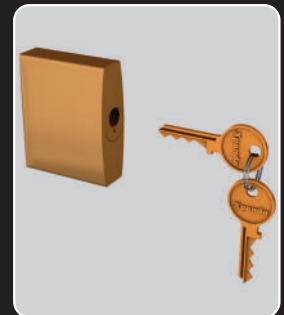

# TRELLIS DOORS

Saftidor®

Channel

Aluminium L bracket plate

Aluminium lock keep plate

Lock box plate

Lock keep pin

Aluminium handle

Wheel for doors (C-H)

Padlock

- ✓ Flagship product - been around for 32 years
- ✓ Ideal for front, back, passage & sliding doors
- ✓ Unique interlocking latticework to suit most types of steel & wood openings
- ✓ Supplied with anti-tamper security fasteners
- ✓ Available in white or matt TC bronze