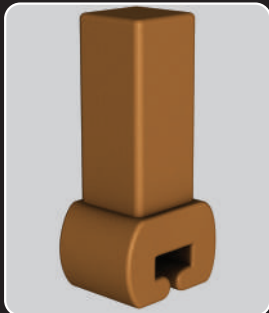

# Xpanda<sup>®</sup>

*Real Security*

**Multiguard<sup>™</sup>**

**The toughest door around**

Easy slide aluminium top track

Glass filled top hanger & wheel

Aluminium lock style

Aluminium 'cactus' lock keep

Constructed from 20mm vertical uprights & solid steel infill

Slamlock top for quick protection

Glass filled nylon guides ensure strength & easy operation

Tamperproof escutcheon handle

Low profile anti-trip bottom track

Slamlock bottom for quick protection

Available in a wide range of UV resistant colours

High tensile rivets used in the construction

The sash takes up ±18-22% of the opening when stacked away

Available in 100% hot dip galvanised finish