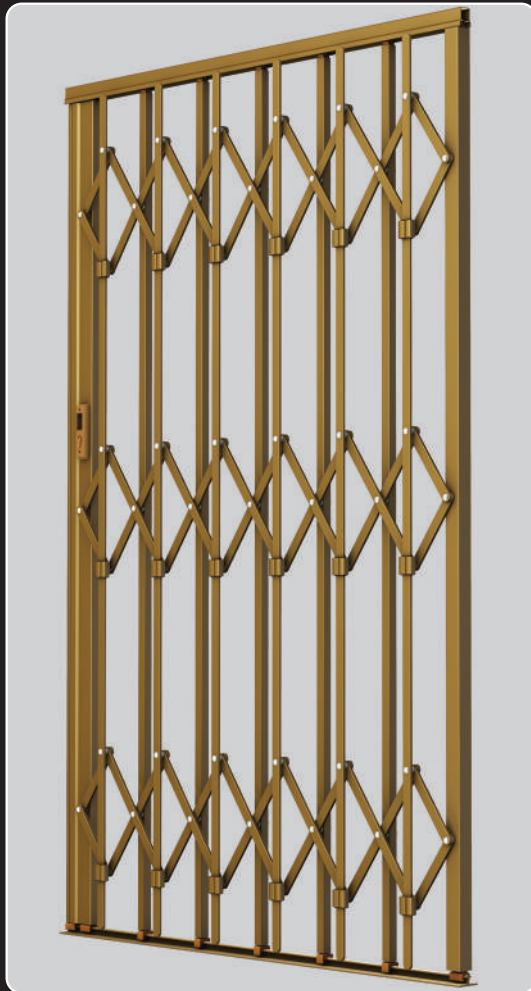

# Xpanda<sup>®</sup>

*Real Security*

**Multiguard<sup>™</sup>**

**The toughest door around**

Easy slide aluminium top track

Glass filled top hanger & wheel

Aluminium lock style

Aluminium 'cactus' lock keep

Constructed from 20mm vertical uprights & solid steel infill

Slamlock top for quick protection

Glass filled nylon guides ensure strength & easy operation

Tamperproof escutcheon handle

Low profile anti-trip bottom track

Slamlock bottom for quick protection

Available in a wide range of UV resistant colours

High tensile rivets used in the construction

The sash takes up ±18-22% of the opening when stacked away

Available in 100% hot dip galvanised finish