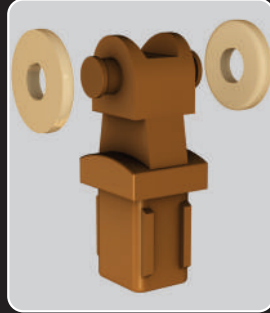

# Xpanda<sup>®</sup>

*Real Security*

**Multiguard<sup>™</sup>**

**The toughest door around**

Easy slide aluminium top track

Glass filled top hanger & wheel

Aluminium lock style

Aluminium 'cactus' lock keep

Constructed from 20mm vertical uprights & solid steel infill

Slamlock top for quick protection

Glass filled nylon guides ensure strength & easy operation

Tamperproof escutcheon handle

Low profile anti-trip bottom track

Slamlock bottom for quick protection

Available in a wide range of UV resistant colours

High tensile rivets used in the construction

The sash takes up ±18-22% of the opening when stacked away

Available in 100% hot dip galvanised finish