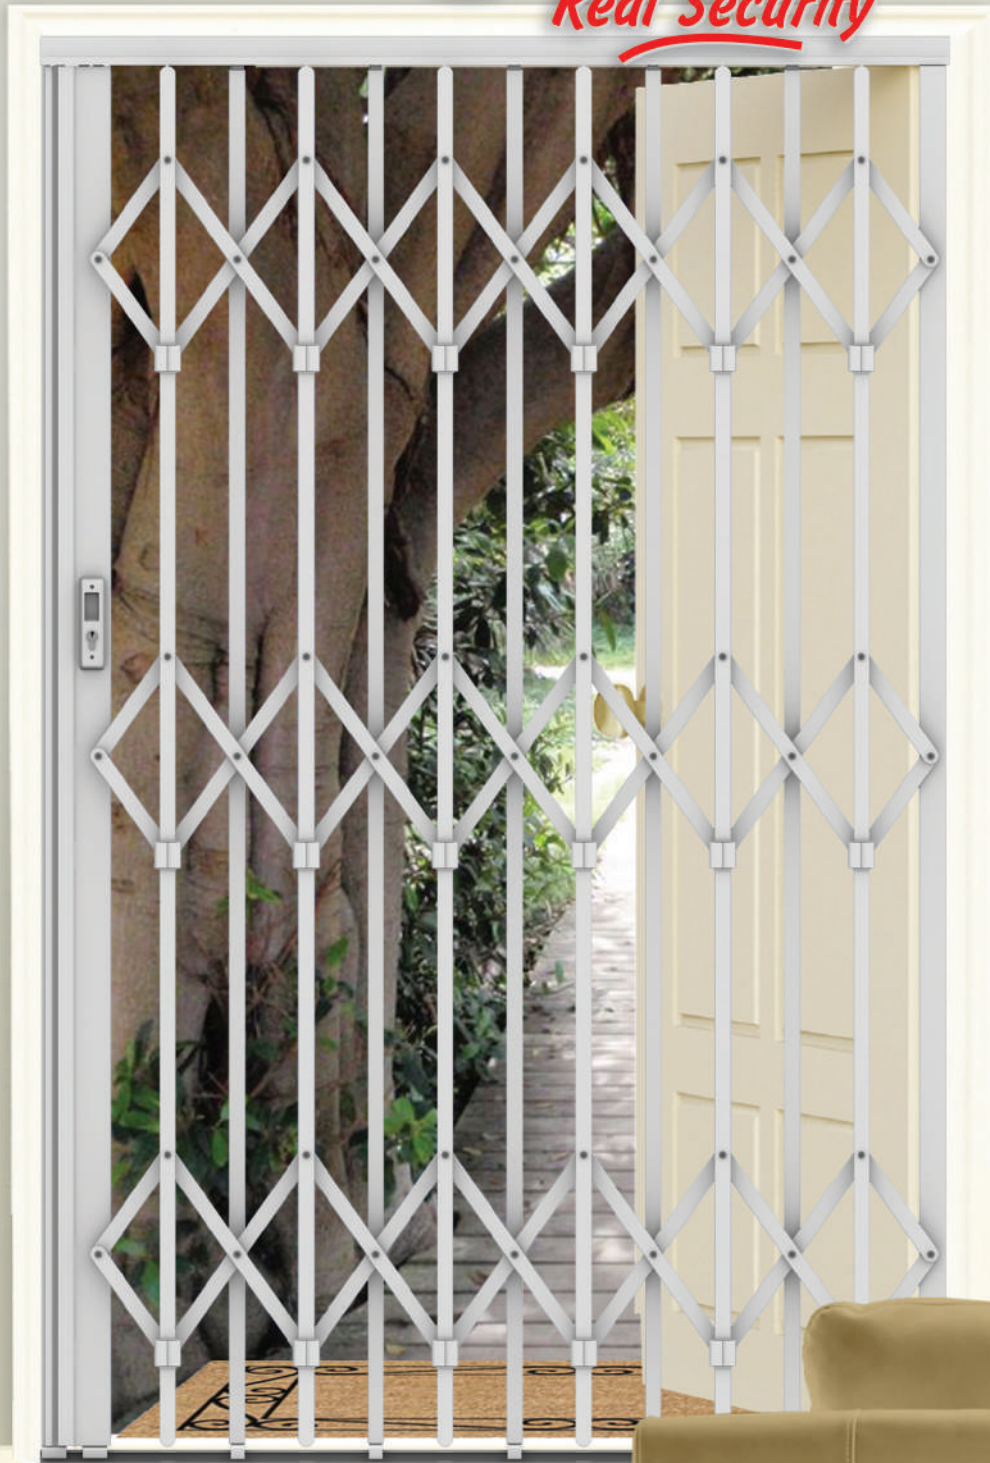

# Xpanda<sup>®</sup>

*Real Security*

**Multiguard<sup>™</sup>**

**The toughest door around**

Easy slide aluminium top track

Glass filled top hanger & wheel

Aluminium lock style

Aluminium 'cactus' lock keep

Constructed from 20mm vertical uprights & solid steel infill

Slamlock top for quick protection

Glass filled nylon guides ensure strength & easy operation

Tamperproof escutcheon handle

Low profile anti-trip bottom track

Slamlock bottom for quick protection

Available in a wide range of UV resistant colours

High tensile rivets used in the construction

The sash takes up ±18-22% of the opening when stacked away

Available in 100% hot dip galvanised finish