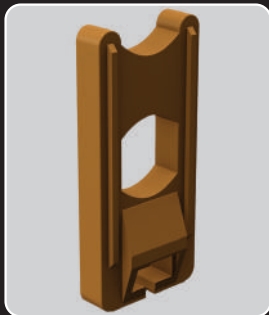

Xpanda[®]

Real Security

Alu-max[®]

Safety with style

Easy slide aluminium top track

Glass filled hanger with nylon bearings

Aluminium lock style (65mm x 40mm)

Aluminium lock keep (38mm x 38mm; 2mm thick)

Constructed from double vertical aircraft grade aluminium uprights for strength & flexibility

Comes standard with a 4-point tamperproof lock

Glass filled nylon guides ensure strength & easy operation

Low profile anti-trip bottom track

- ✓ South Africa's premier trellis door
- ✓ Solid aluminium infill secures 4 uprights for maximum strength
- ✓ Available in a wide range of UV resistant colours & wood grain finishes
- ✓ High tensile rivets used in the construction
- ✓ The sash takes up ±15-20% of the opening when stacked away
- ✓ Recommended by the insurance industry
- ✓ Tested & meets stringent SABS ISO 9001:2008 standards