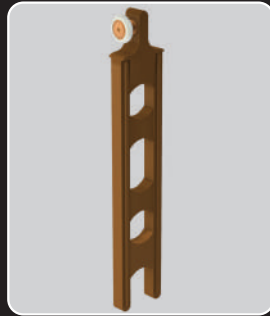

Xpanda[®]

Real Security

Alu-max[®]

Safety with style

Easy slide aluminium top track

Glass filled hanger with nylon bearings

Aluminium lock style (65mm x 40mm)

Aluminium lock keep (38mm x 38mm; 2mm thick)

Constructed from double vertical aircraft grade aluminium uprights for strength & flexibility

Comes standard with a 4-point tamperproof lock

Glass filled nylon guides ensure strength & easy operation

Low profile anti-trip bottom track

- ✓ South Africa's premier trellis door
- ✓ Solid aluminium infill secures 4 uprights for maximum strength
- ✓ Available in a wide range of UV resistant colours & wood grain finishes
- ✓ High tensile rivets used in the construction
- ✓ The sash takes up ±15-20% of the opening when stacked away
- ✓ Recommended by the insurance industry
- ✓ Tested & meets stringent SABS ISO 9001:2008 standards