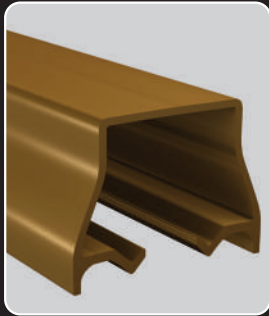

Xpanda[®]

Real Security

Alu-max[®]

Safety with style

Easy slide aluminium top track

Glass filled hanger with nylon bearings

Aluminium lock style (65mm x 40mm)

Aluminium lock keep (38mm x 38mm; 2mm thick)

Constructed from double vertical aircraft grade aluminium uprights for strength & flexibility

Comes standard with a 4-point tamperproof lock

Glass filled nylon guides ensure strength & easy operation

Low profile anti-trip bottom track

- ✓ South Africa's premier trellis door
- ✓ Solid aluminium infill secures 4 uprights for maximum strength
- ✓ Available in a wide range of UV resistant colours & wood grain finishes
- ✓ High tensile rivets used in the construction
- ✓ The sash takes up ±15-20% of the opening when stacked away
- ✓ Recommended by the insurance industry
- ✓ Tested & meets stringent SABS ISO 9001:2008 standards