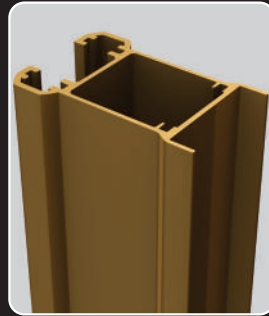

Xpanda[®]

Real Security

Alu-max[®]

Safety with style

Easy slide aluminium top track

Glass filled hanger with nylon bearings

Aluminium lock style (65mm x 40mm)

Aluminium lock keep (38mm x 38mm; 2mm thick)

Constructed from double vertical aircraft grade aluminium uprights for strength & flexibility

Comes standard with a 4-point tamperproof lock

Glass filled nylon guides ensure strength & easy operation

Low profile anti-trip bottom track

- ✓ South Africa's premier trellis door
- ✓ Solid aluminium infill secures 4 uprights for maximum strength
- ✓ Available in a wide range of UV resistant colours & wood grain finishes
- ✓ High tensile rivets used in the construction
- ✓ The sash takes up ±15-20% of the opening when stacked away
- ✓ Recommended by the insurance industry
- ✓ Tested & meets stringent SABS ISO 9001:2008 standards