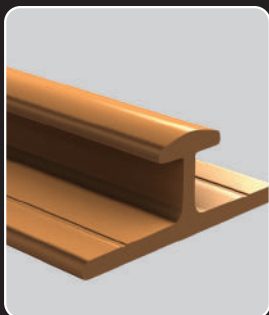

Xpanda[®]

Real Security

Alu-max[®]

Safety with style

Easy slide aluminium top track

Glass filled hanger with nylon bearings

Aluminium lock style (65mm x 40mm)

Aluminium lock keep (38mm x 38mm; 2mm thick)

Constructed from double vertical aircraft grade aluminium uprights for strength & flexibility

Comes standard with a 4-point tamperproof lock

Glass filled nylon guides ensure strength & easy operation

Low profile anti-trip bottom track

- ✓ South Africa's premier trellis door
- ✓ Solid aluminium infill secures 4 uprights for maximum strength
- ✓ Available in a wide range of UV resistant colours & wood grain finishes
- ✓ High tensile rivets used in the construction
- ✓ The sash takes up ±15-20% of the opening when stacked away
- ✓ Recommended by the insurance industry
- ✓ Tested & meets stringent SABS ISO 9001:2008 standards